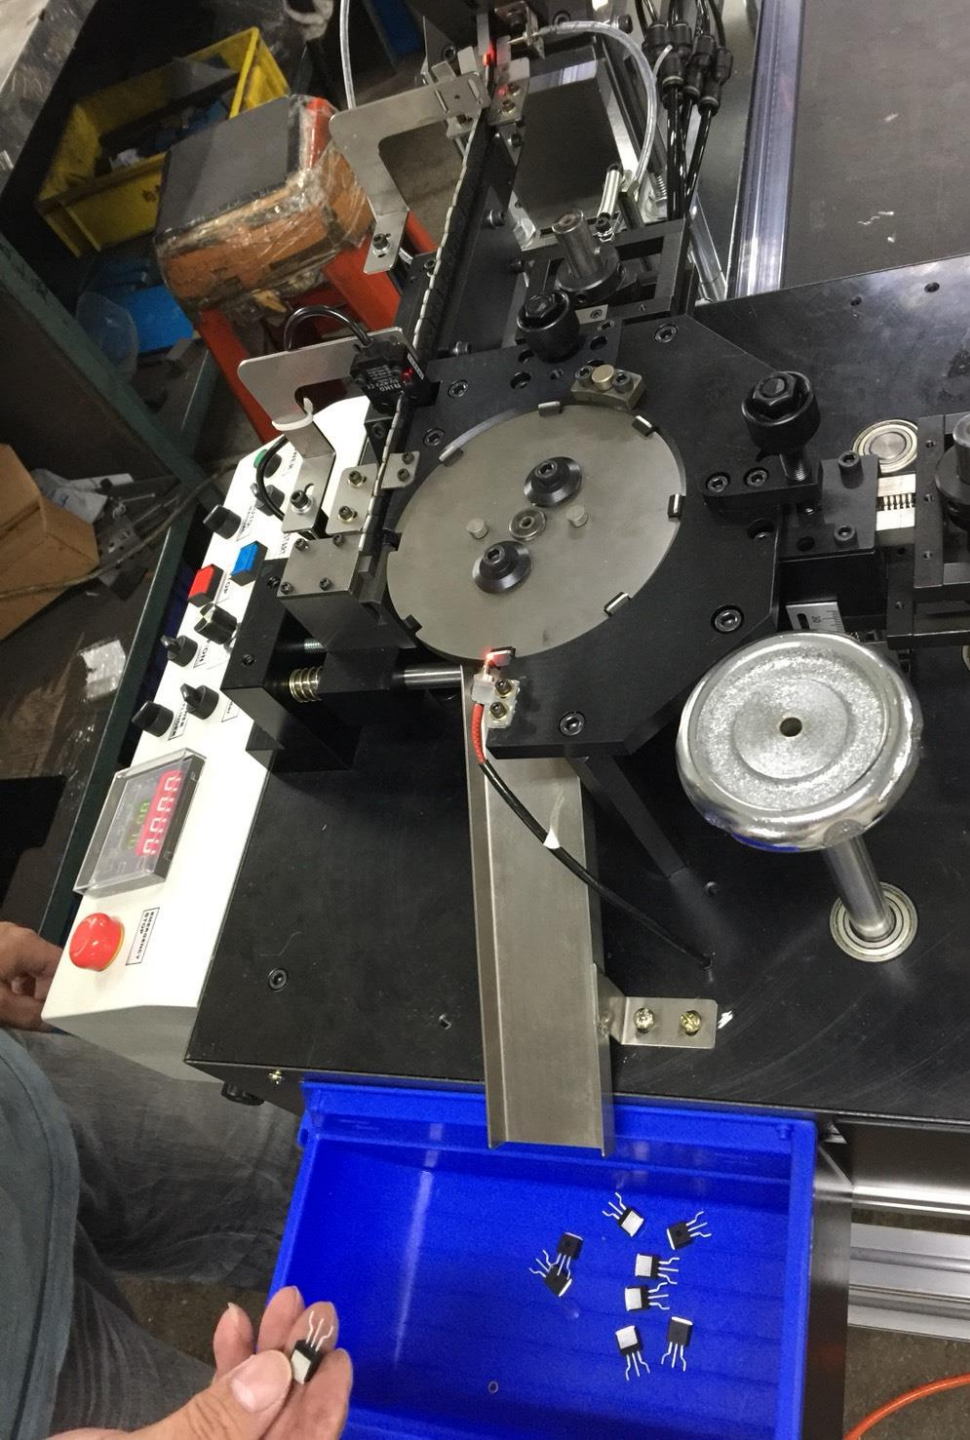

YF-900X + RT-700

管裝入料機銜接 自動晶體成型機

Transistor Lead Forming Machine
with Tube Feeder

一次20管入料成型的好幫手!!

全自動入管裝料、換管。

取代人工插管入料，節省人員持續補料時間。

Helper to load 20 tubes in a time.

Fully-automatically feed parts and change tubes.

Substitute the labor feeding tubes and changing parts.

YF-900X + RT-700

Forming Machine with Tube Feeder

YF-900X + RT-700 video 操作影片

- <https://www.youtube.com/watch?v=Y2EwWTQOxzl>

睿城工業股份有限公司
REN THANG CO., LTD.