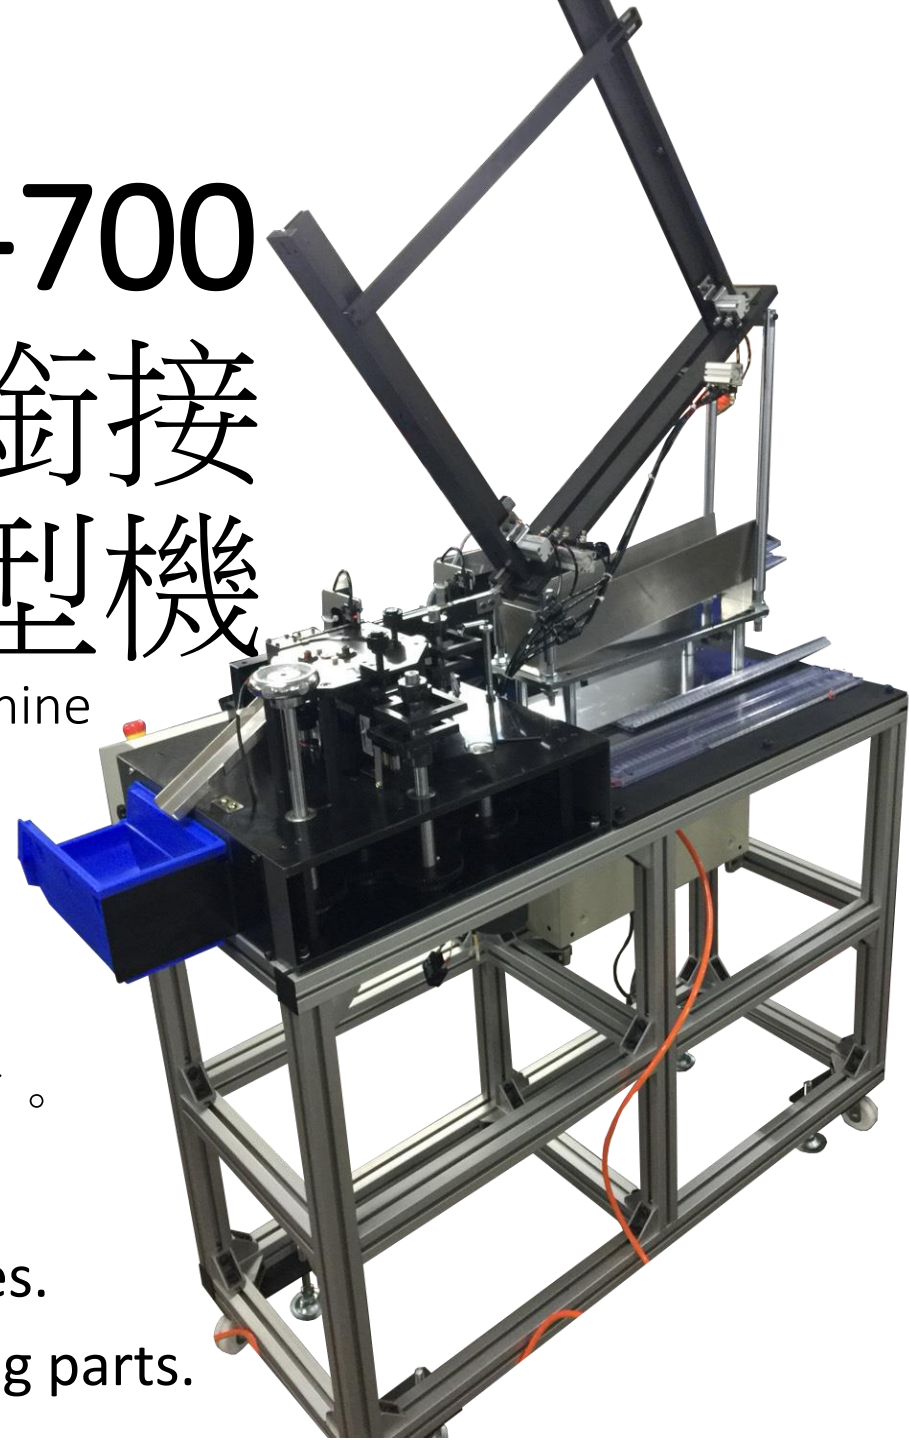

YF-900X + RT-700

管裝入料機銜接 自動晶體成型機

Transistor Lead Forming Machine
with Tube Feeder

一次20管入料成型的好幫手!!

全自動入管裝料、換管。

取代人工插管入料，節省人員持續補料時間。

Helper to load 20 tubes in a time.

Fully-automatically feed parts and change tubes.

Substitute the labor feeding tubes and changing parts.

YF-900X + RT-700

Forming Machine with Tube Feeder

YF-900X + RT-700 video 操作影片

- <https://www.youtube.com/watch?v=Y2EwWTQOxzl>

睿城工業股份有限公司
REN THANG CO., LTD.