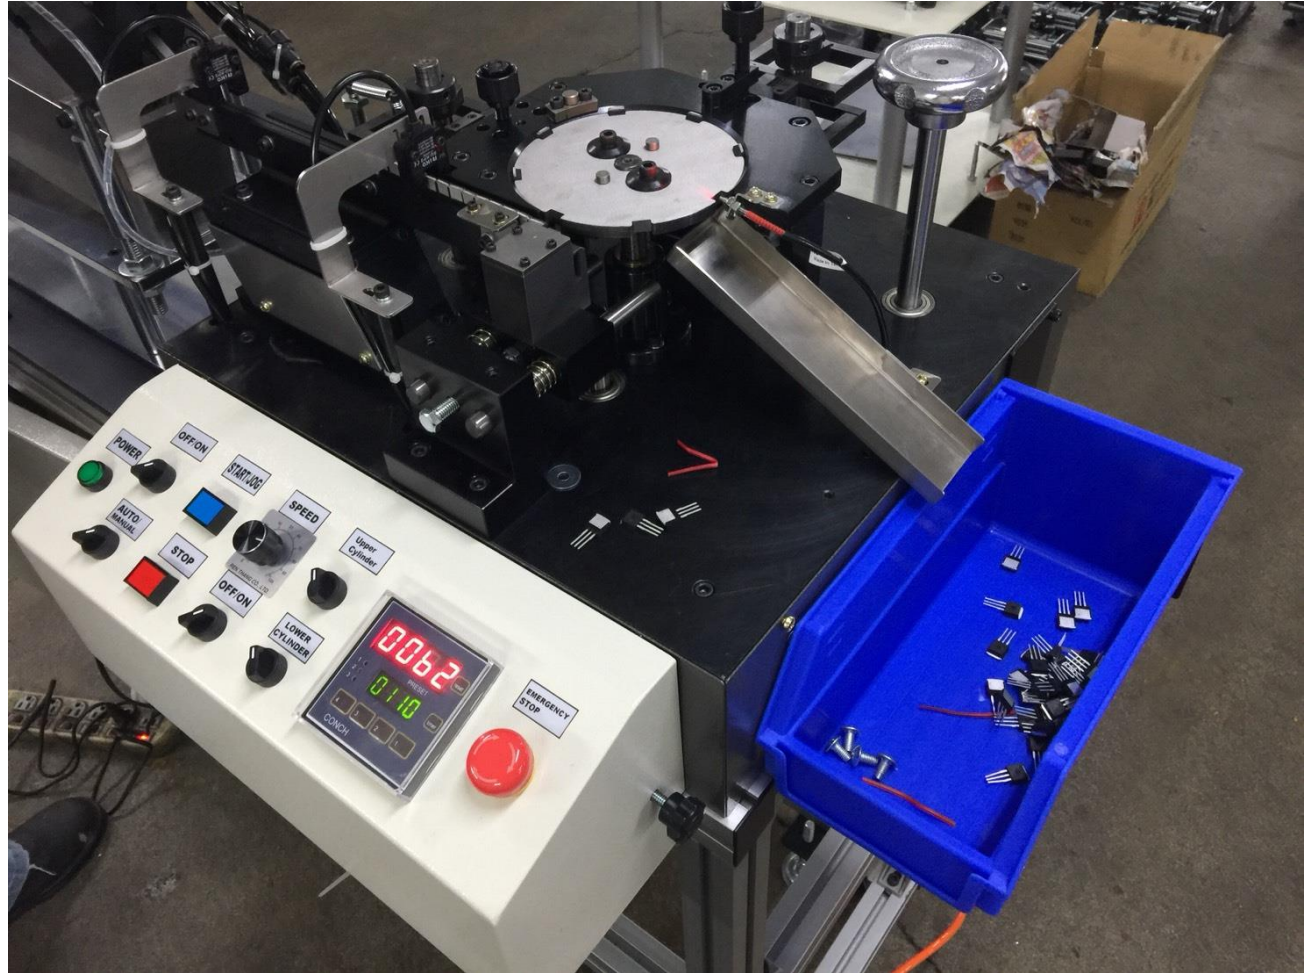

YF-900X + RT-700

管裝入料機銜接 自動晶體成型機

Transistor Lead Forming Machine
with Tube Feeder

一次20管入料成型的好幫手!!

全自動入管裝料、換管。

取代人工插管入料，節省人員持續補料時間。

Helper to load 20 tubes in a time.

Fully-automatically feed parts and change tubes.

Substitute the labor feeding tubes and changing parts.

YF-900X + RT-700

Forming Machine with Tube Feeder

YF-900X + RT-700 video 操作影片

- <https://www.youtube.com/watch?v=Y2EwWTQOxzl>

睿城工業股份有限公司
REN THANG CO., LTD.